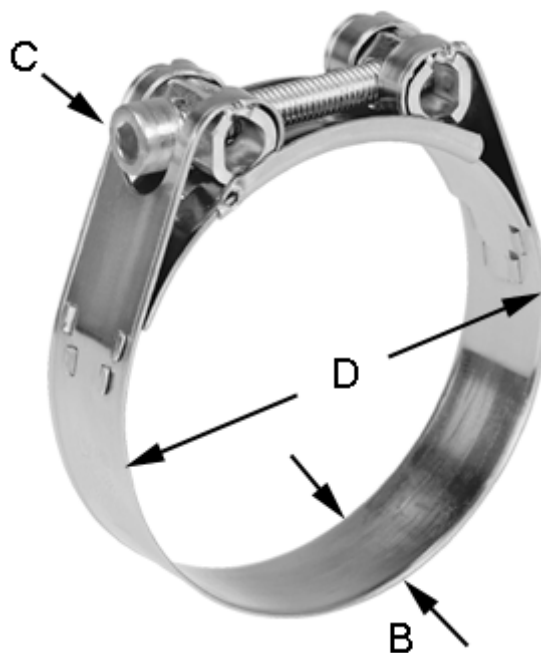

Article number: 025917255082

Description: Heavy Duty Clamp GBS M 82/25 W5 ISK STC

Measures

C (screw type) = ISK
Diameter D = 79-85
Width B = 25